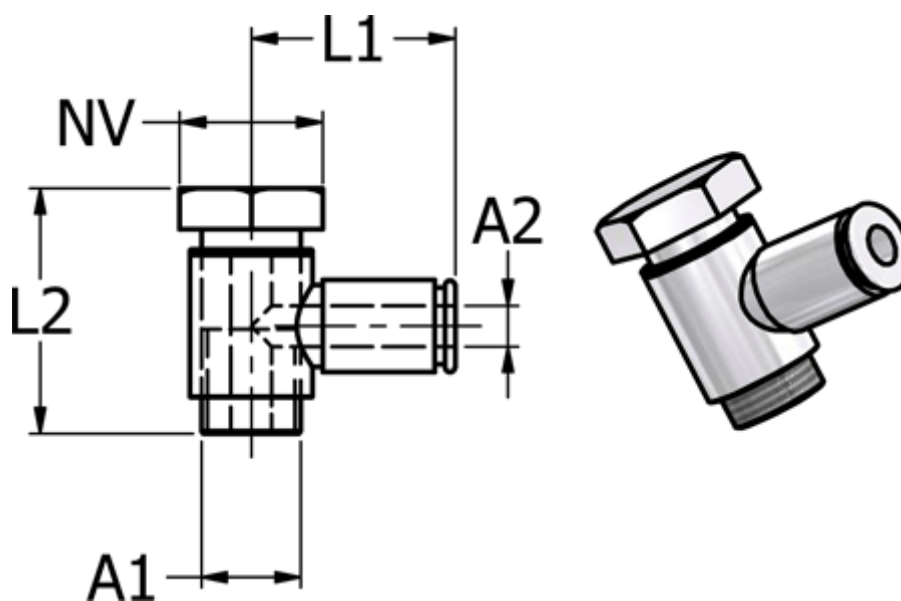

Article number: 58686303812

Description: Metal Push-in fitting 863.038-12, Ø12 / G 3/8"
Elbow swivel with FPM O-ring

Measures

Ext. hose diameter A2	= 12
L1	= 29
L2	= 36
NV	= 19
Thread A1	= G 3/8"